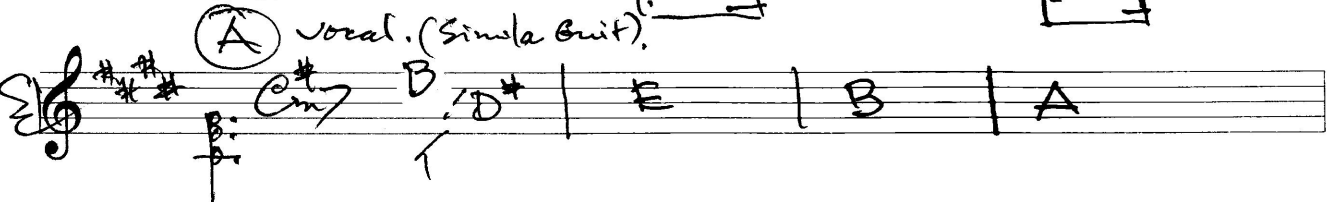

h=6/8

(B)

(Instrument 1.)

(B2)

Nhạc: _____

Đời: _____

Musical staff 1: Treble clef, key signature of two sharps (F# and C#), 4/4 time. Chords: A, E, B4, A, E, B4, A, B.

Instrumental ②
Musical staff 2: Treble clef, key signature of two sharps. Chords: B/D#, E, B, A. Notes: C#m, C#m. Marking: only piano.

Bridge (vocal).
Musical staff 3: Treble clef, key signature of two sharps. Chords: E, B, A, A, E. Notes: C#m, C#m. Marking: (piano only?).

Musical staff 4: Treble clef, key signature of two sharps. Chords: B, A, E, B. Notes: C#m, C#m.

Instrument ③.
Musical staff 7: Treble clef, key signature of two sharps. Chords: A, E, B4, A, B, E, B, A. Notes: C#m7, C#m7.

(only toms)
Musical staff 8: Treble clef, key signature of two sharps. Chords: C#m, B/D#, E, B, A. Notes: C#m. Marking: Ac Guit., keyboard.