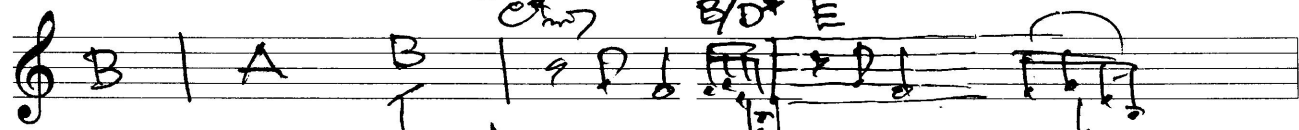

h=6/8

(B)

(Instrument 1.)

(B2)

Nhạc: _____

Đời: _____

Musical staff 1: Treble clef, key signature of two sharps (F# and C#), 4/4 time. Chords: A, E, B4, A, E, B4, A, B.

Instrumental ②
Musical staff 2: Treble clef, key signature of two sharps. Chords: B/D#, E, B, A. Notes: C#m, C#m. Marking: only piano.

Bridge (vocal).
Musical staff 3: Treble clef, key signature of two sharps. Chords: E, B, A, A, E. Notes: C#m, C#m. Marking: (piano only?).

Musical staff 4: Treble clef, key signature of two sharps. Chords: B, A, E, B. Notes: C#m, C#m.

Instrument ③.
Musical staff 7: Treble clef, key signature of two sharps. Chords: A, E, B4, A, B, E, B, A. Notes: C#m7, C#m7.

(only toms)
Musical staff 8: Treble clef, key signature of two sharps. Chords: C#m, B/D#, E, B, A. Notes: C#m. Marking: Ac Guit., keyboard.