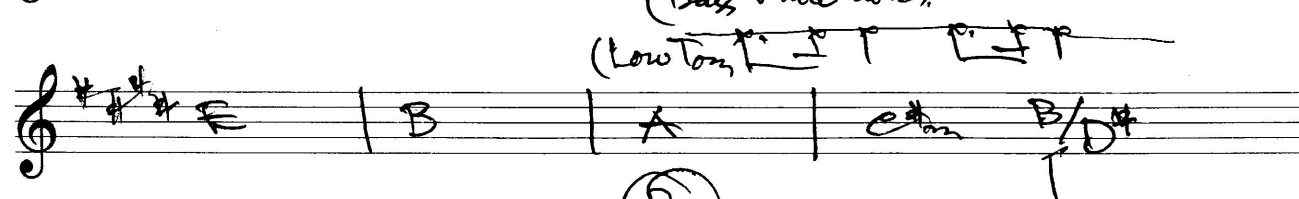

h=6/8

(B)

(Instrument 1.)

(B2)

Nhạc: _____

Đời: _____

Musical staff 1: Treble clef, key signature of two sharps (F# and C#), 4/4 time. Chords: A, E, B4, A, E, B4, A, B.

Instrumental ②
Musical staff 2: Treble clef, key signature of two sharps. Chords: B/D#, E, B, A. Notes: C#m, C#m. Marking: only piano.

Bridge (vocal).
Musical staff 3: Treble clef, key signature of two sharps. Chords: E, B, A, A, E. Notes: C#m, C#m. Marking: (piano only?).

Musical staff 4: Treble clef, key signature of two sharps. Chords: B, A, E, B. Notes: C#m, C#m.

③ (Acoustic Guit.).
Musical staff 5: Treble clef, key signature of two sharps. Chords: A, E, B. Notes: C#m. Marking: (Bass + Low tom.).

④
Musical staff 6: Treble clef, key signature of two sharps. Chords: A, E, B, A, E, B4.

Instrument ③.
Musical staff 7: Treble clef, key signature of two sharps. Chords: A, E, B4, A, B, E, B, A. Notes: C#m7, C#m7.

(only toms)
Musical staff 8: Treble clef, key signature of two sharps. Chords: C#m, B/D#, E, B, A. Notes: C#m. Marking: Ac Guit., keyboard.