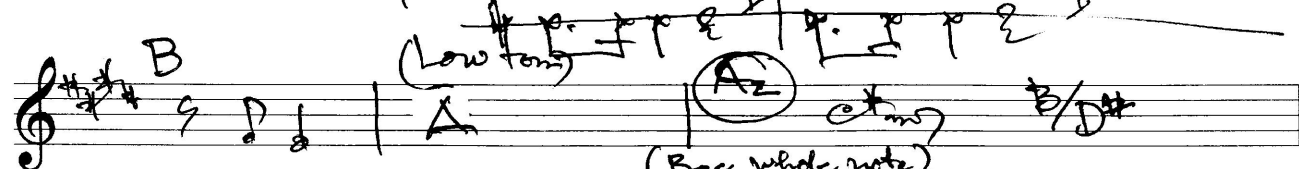

h=6/8

(B)

(Instrument 1.)

(B2)

Nhạc: _____

Đời: _____

Musical staff 1: Treble clef, key signature of two sharps (F# and C#), 4/4 time. Chords: A, E, B4, A, E, B4, A, B.

Instrumental ②
Musical staff 2: Treble clef, key signature of two sharps. Chords: B/D#, E, B, A. Notes: C#m, C#m. Marking: only piano.

Bridge (vocal).
Musical staff 3: Treble clef, key signature of two sharps. Chords: E, B, A, A, E. Notes: C#m, C#m. Marking: (piano only?).

Musical staff 4: Treble clef, key signature of two sharps. Chords: B, A, E, B. Notes: C#m, C#m.

③ (Acoustic Guit.).
Musical staff 5: Treble clef, key signature of two sharps. Chords: A, E, B. Notes: C#m. Marking: (Bass + Low tom.).

④
Musical staff 6: Treble clef, key signature of two sharps. Chords: A, E, B, A, E, B4.

Instrument ③.
Musical staff 7: Treble clef, key signature of two sharps. Chords: A, E, B4, A, B, E, B, A. Notes: C#m7, C#m7.

(only toms)
Musical staff 8: Treble clef, key signature of two sharps. Chords: C#m, B/D#, E, B, A. Notes: C#m. Marking: Ac Guit., keyboard.