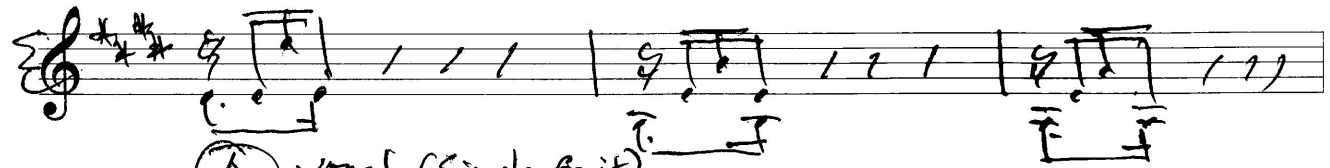

h=6/8

(B)

(Instrument 1.)

(B2)

Nhạc: _____

Đời: _____

Musical staff 1: Treble clef, key signature of two sharps (F# and C#), 4/4 time. Chords: A, E, B4, A, E, B4, A, B.

Instrumental ②
Musical staff 2: Treble clef, key signature of two sharps. Chords: B/D#, E, B, A. Notes: C#m, C#m. Marking: only piano.

Bridge (vocal).
Musical staff 3: Treble clef, key signature of two sharps. Chords: E, B, A, A, E. Notes: C#m, C#m. Marking: (piano only?).

Musical staff 4: Treble clef, key signature of two sharps. Chords: B, A, E, B. Notes: C#m, C#m.

③ (Acoustic Guit.).
Musical staff 5: Treble clef, key signature of two sharps. Chords: A, E, B. Notes: C#m. Marking: (Bass + Low tom.).

④
Musical staff 6: Treble clef, key signature of two sharps. Chords: A, E, B, A, E, B4.

Instrument ③.
Musical staff 7: Treble clef, key signature of two sharps. Chords: A, E, B4, A, B, E, B, A. Notes: C#m7, C#m7.

(only toms)
Musical staff 8: Treble clef, key signature of two sharps. Chords: C#m, B/D#, E, B, A. Notes: C#m. Marking: Ac Guit., keyboard.